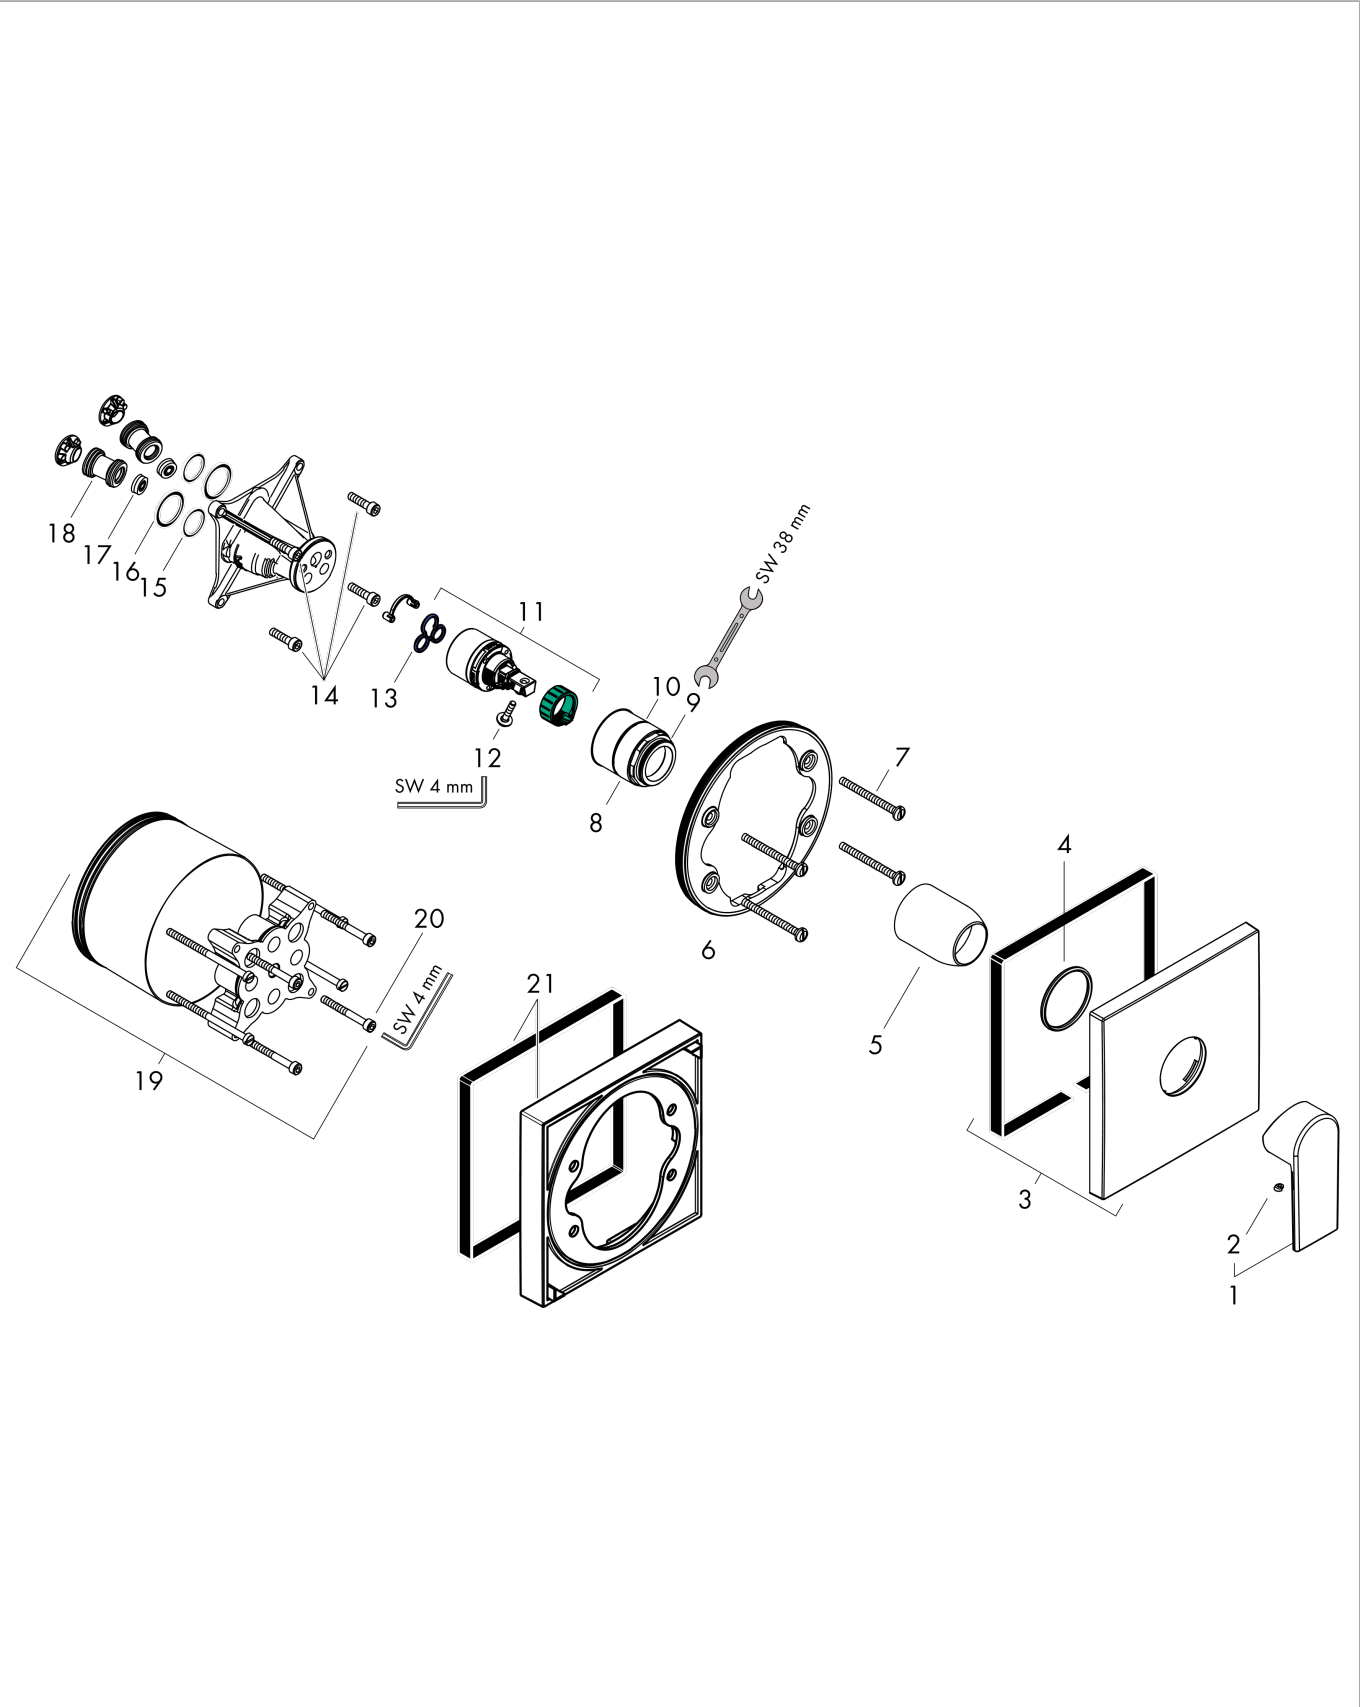

Vernis Shape
Single lever shower mixer for concealed installation for iBox universal
Surfaces: **Chrome**   Article Number: **71668000**

Exploded Drawing

Year of production: >06/21

Vernis Shape
Single lever shower mixer for concealed installation for iBox universal
Surfaces: **Chrome** Article Number: **71668000**

Spare part list

Year of production: >06/21

Pos.	Description	Article Number	Price	PU
1	handle	93719000	-	1
2	screw cover	96338000	-	1
3	escutcheon	94299000	-	1
4	O-ring 43x3	98418000	-	1
5	sleeve	98790000	-	1
6	holder for escutcheon	98793000	-	1
7	set of fixing screws	96454000	-	1
8	nut	98796000	-	1
9	O-ring 30x1,5	98433000	-	1
10	O-ring 39x1,5	98400000	-	1
11	cartridge, assy	92730000	-	1
12	locking screw for handle	95140000	-	1
13	seal	95008000	-	1
14	set of screws	96525000	-	1
15	O-ring 16x2	98133000	-	1
16	O-Ring 22x2	98185000	-	1
17	flow limiter (22 l/min)	95884000	-	1
18	noise reduction	96429000	-	1
19	extension 25 mm	13595000	-	1
20	set of fixing screws	97747000	-	1
21	extension 22 mm	13593000	-	1
a	concealed item	01800180	-	1