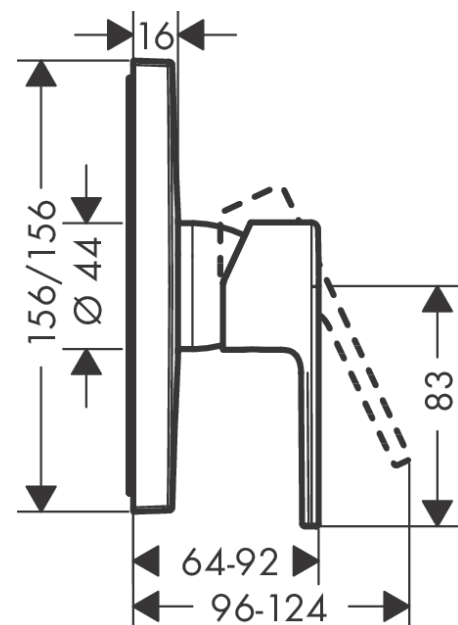

### Description

#### product features

- 1 function
- connection type: basic set
- maximum flow rate at 3 bar: 29,3 l/min
- ceramic cartridge
- min. operating pressure: 1 bar
- max. operating pressure: 10 bar
- temperature limitation adjustable

### Scale drawing

### Spare part list

Year of production: >06/21

Pos.	Description	Article Number	Price	PU
1	handle	93719000	-	1
2	screw cover	96338000	-	1
3	escutcheon	94299000	-	1
4	O-ring 43x3	98418000	-	1
5	sleeve	98790000	-	1
6	holder for escutcheon	98793000	-	1
7	set of fixing screws	96454000	-	1
8	nut	98796000	-	1
9	O-ring 30x1,5	98433000	-	1
10	O-ring 39x1,5	98400000	-	1
11	cartridge, assy	92730000	-	1
12	locking screw for handle	95140000	-	1
13	seal	95008000	-	1
14	set of screws	96525000	-	1
15	O-ring 16x2	98133000	-	1
16	O-Ring 22x2	98185000	-	1
17	flow limiter (22 l/min)	95884000	-	1
18	noise reduction	96429000	-	1
19	extension 25 mm	13595000	-	1
20	set of fixing screws	97747000	-	1
21	extension 22 mm	13593000	-	1
a	concealed item	01800180	-	1