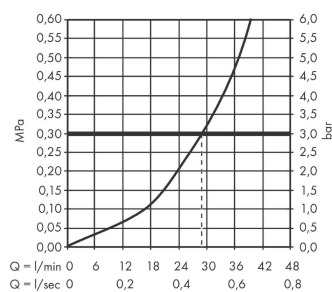

Vernis Shape

Single lever shower mixer for concealed installation for iBox universal

Surfaces: **Chrome** Article Number: **71668000**

Description

product features

- 1 function
- connection type: basic set
- maximum flow rate at 3 bar: 29,3 l/min
- ceramic cartridge
- min. operating pressure: 1 bar
- max. operating pressure: 10 bar
- temperature limitation adjustable

Product image

Scale drawing

Flowchart